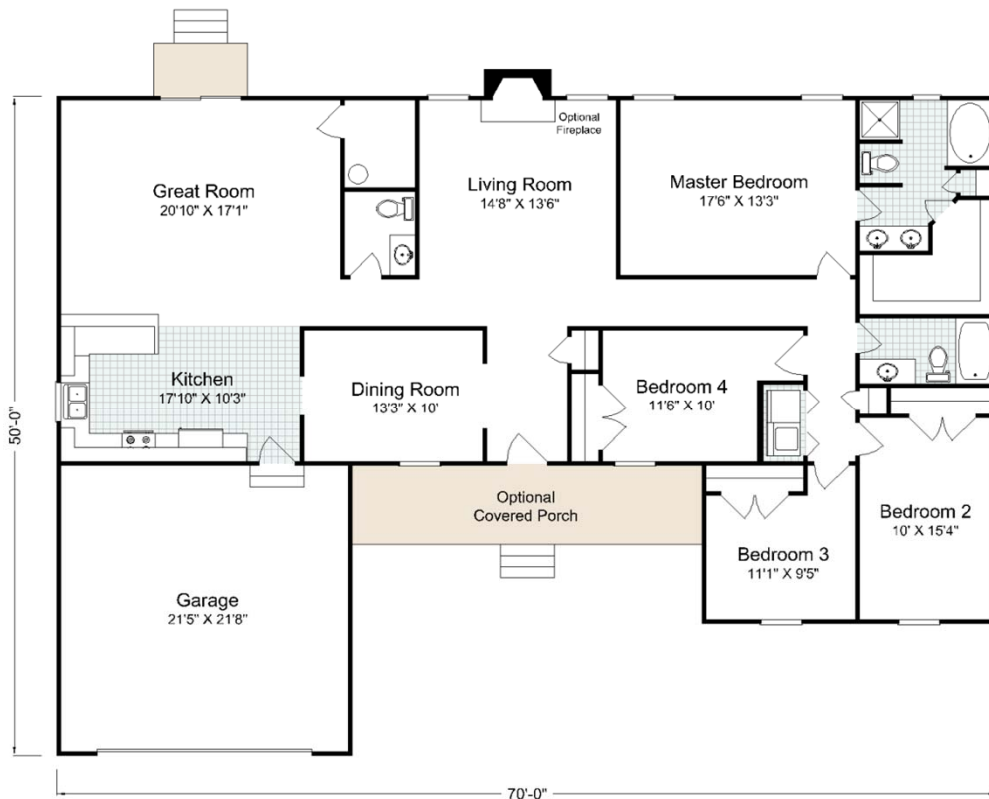

Total 2,224 Sq. Ft.

Garage 484 Sq. Ft.

Optional Porch 156 Sq. Ft.