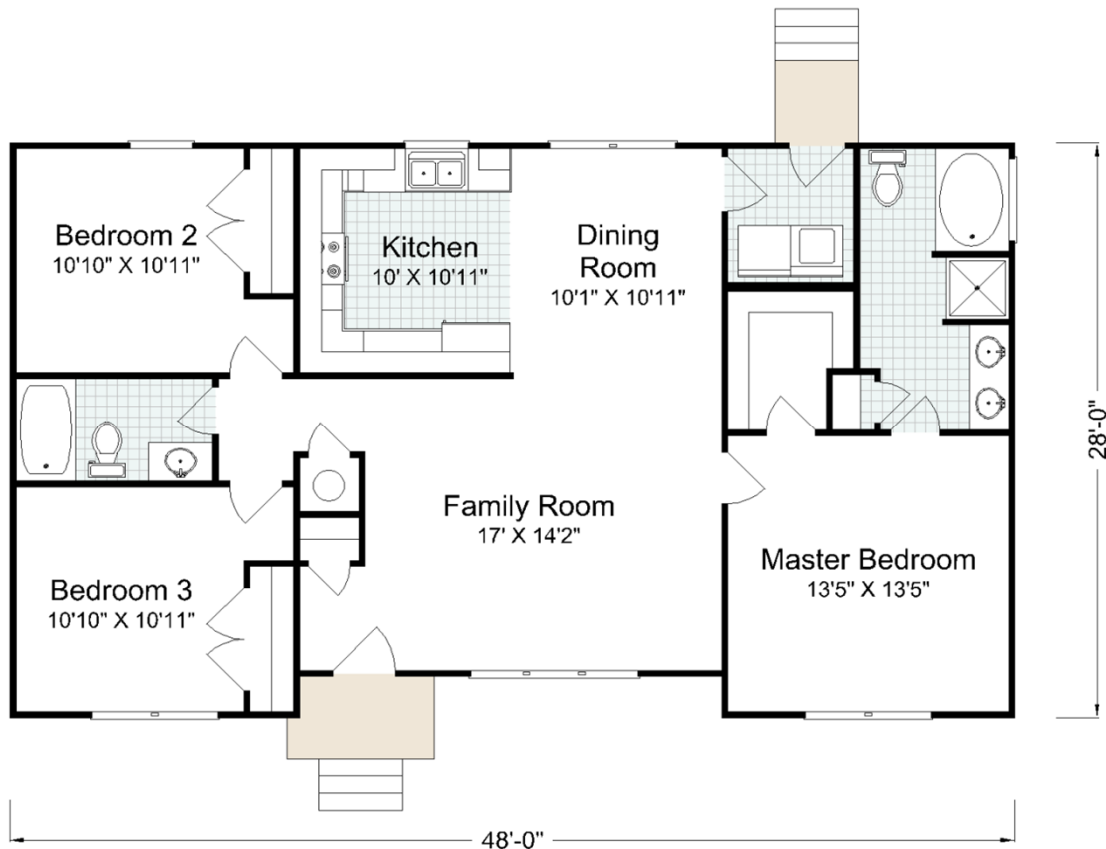

Ridgeview - Recent upgrades shown above feature two front gables and concrete stoop with brick steps. All of the upgrades are included in the base price.

Total 1,304 Sq. Ft.

MH032013