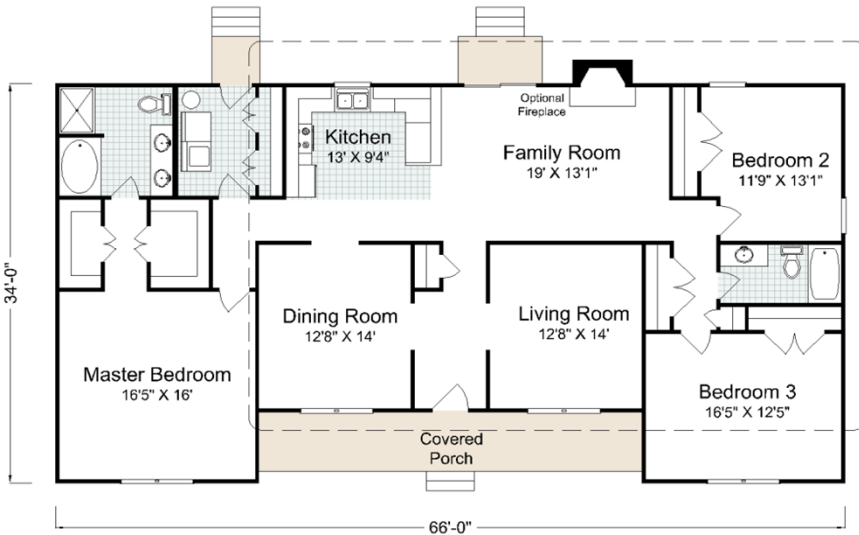

*Alternate open interior layout
(Same Sq. Ft., same base price)*

Total   **2,052**   **Sq. Ft.**

Porch   **160**   **Sq. Ft.**

MH032013 Home Buyers Warranty