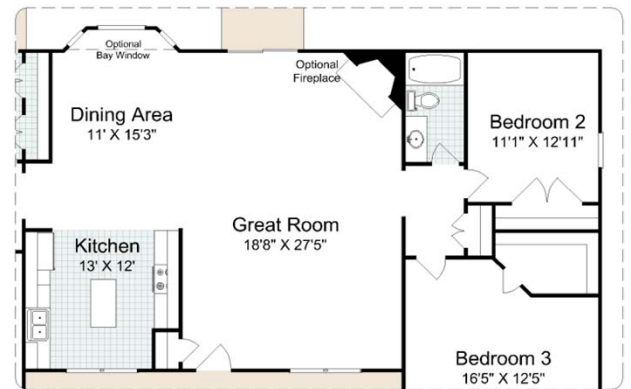

*Alternate open interior layout
(Same Sq. Ft., same base price)*

Total   **2,052**   **Sq. Ft.**

Porch   **160**   **Sq. Ft.**

MH032013 Home Buyers Warranty