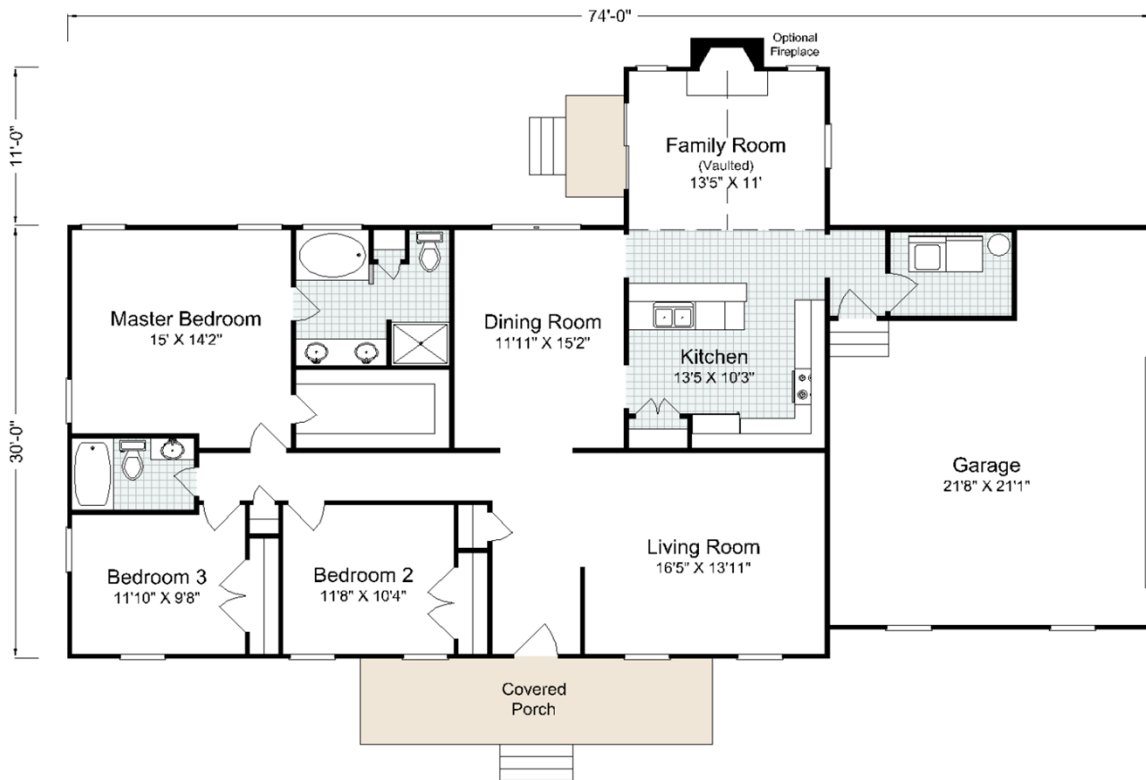

Madison Homebuilders

**Davidson** - Shown above with optional brick veneer, sidelights and concrete porch with brick steps. Top right, shown with optional brick veneer, sidelights, concrete porch with brick steps, elliptical windows & quoined corners. Bottom right, shown in vinyl siding with optional concrete porch with brick steps and sidelights.

**Total 1,798 Sq. Ft.**

**Garage 532 Sq. Ft. Porch 144**

This sheet is for illustrative purposes only. All dimensions are approximate. Floor plans and standard features may vary according to alternate style selected and are subject to change without notice. Optional items indicated are available at additional cost. MH032013