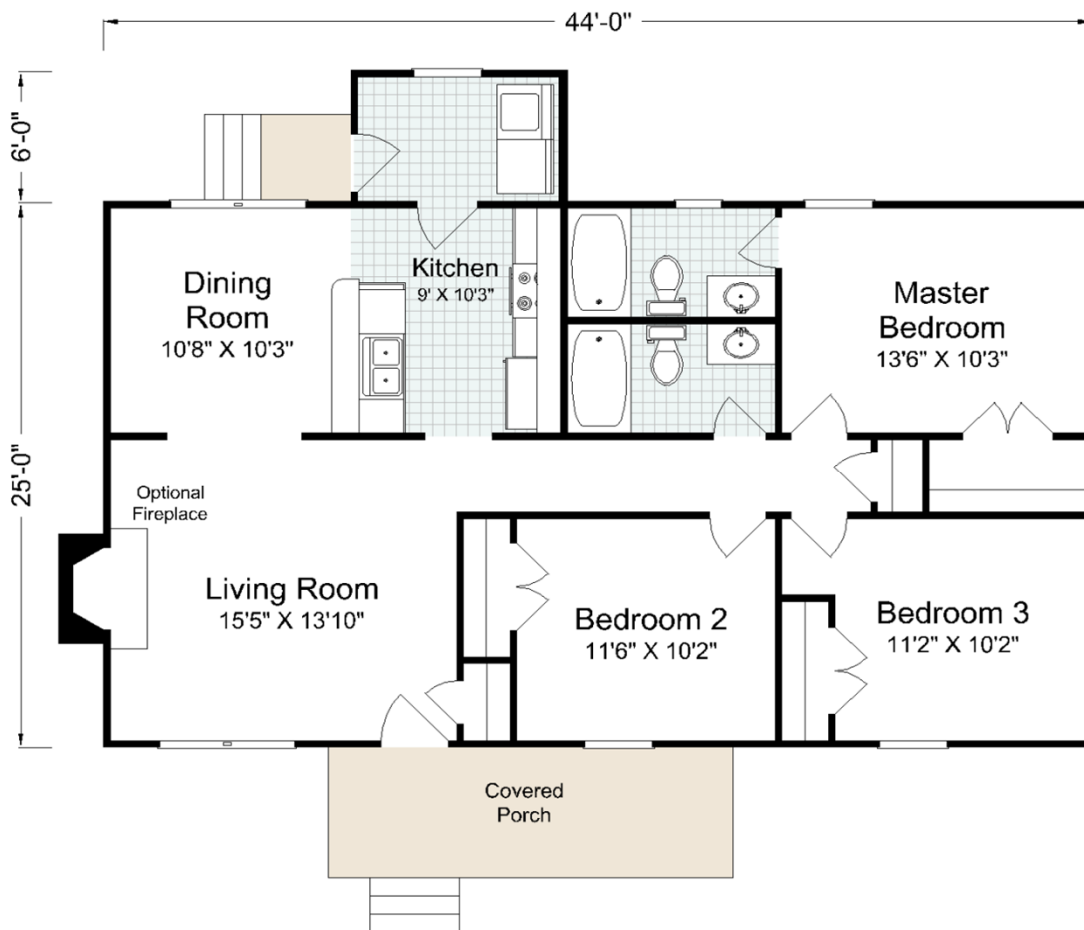

Danville - Base price model shown above. Top right, shown with covered front stoop and single living room window.

Total   **1,158**   **Sq. Ft.**

Porch   **108**   **Sq. Ft.**

MH032013